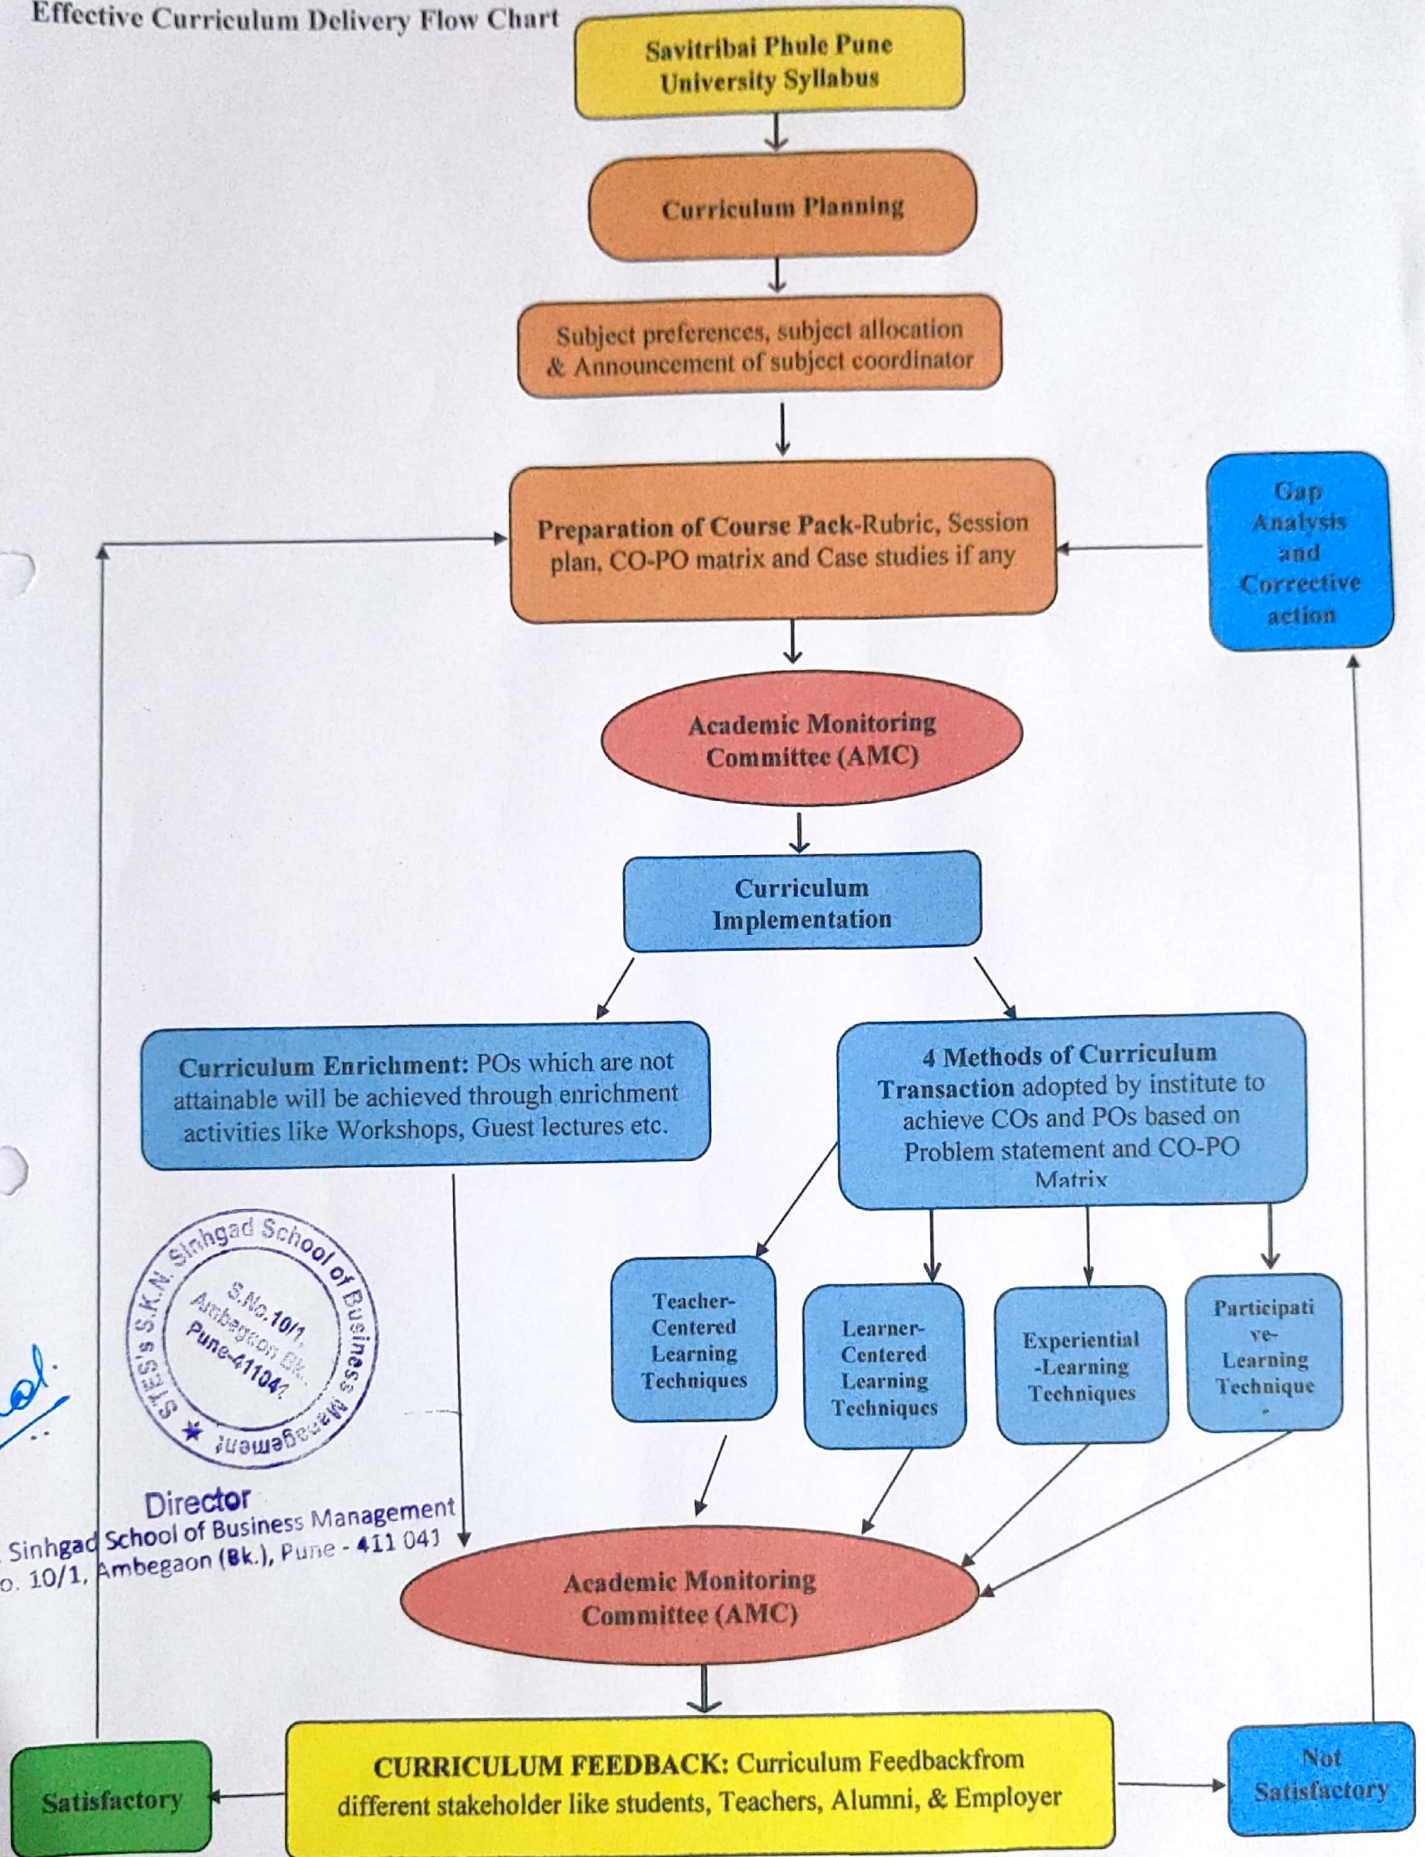

Sinhgad Institutes

SINHGAD TECHNICAL EDUCATION SOCIETY'S  
**S.K.N. SINHGAD SCHOOL OF BUSINESS MANAGEMENT**

**CRITERION 1**

**1.1.1 RELATED DOCUMENTS**

**SUPPORTIVE EVIDENCES**

**EFFECTIVE CURRICULUM DELIVERY FLOW CHART**

**Director**

Sinhgad Technical Education Society's  
S.K.N. Sinhgad School of Business Management  
S.No. 10/1, Ambegaon (Bk.), Pune - 41

Effective Curriculum Delivery Flow Chart

Director  
S.K.N. Sinhgad School of Business Management  
S. No. 10/1, Ambegaon (Bk.), Pune - 411 041